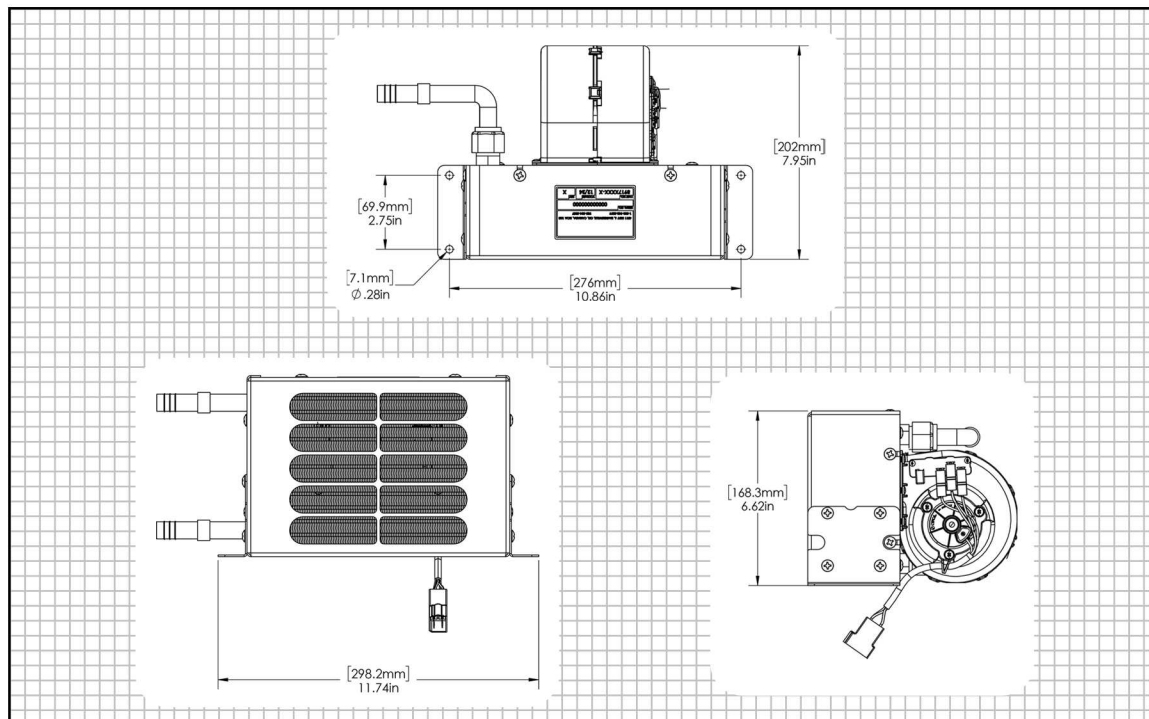

## 20K Heater Assembly

- Standard 5/8" Hose Fittings
- Optional 3/4" Hose Fittings
- Multi-Directional Hose Routing
- 3-Speed Blower
- Powder Coat Enclosure
- Floor or Face Mount

Part of the...

**BLAZE SERIES**

## 89211130 SPECIFICATIONS

**CAPACITY:** Heating 20,000 BTUH (5.86 kW)

**WEIGHT:** 7.68 lbs (3.48 kg)

**AIR FLOW:** 220 CFM (6.2 CMM)

**CURRENT DRAW:** 4.07 Amp Draw @ 13.5 VDC

## PRODUCT DIMENSIONS

**Width:**  
11.74 in  
[298.2 mm]

**Height:**  
6.62 in  
[168.3 mm]

**Depth:**  
7.95 in  
[202 mm]

SCAN FOR MORE INFORMATION