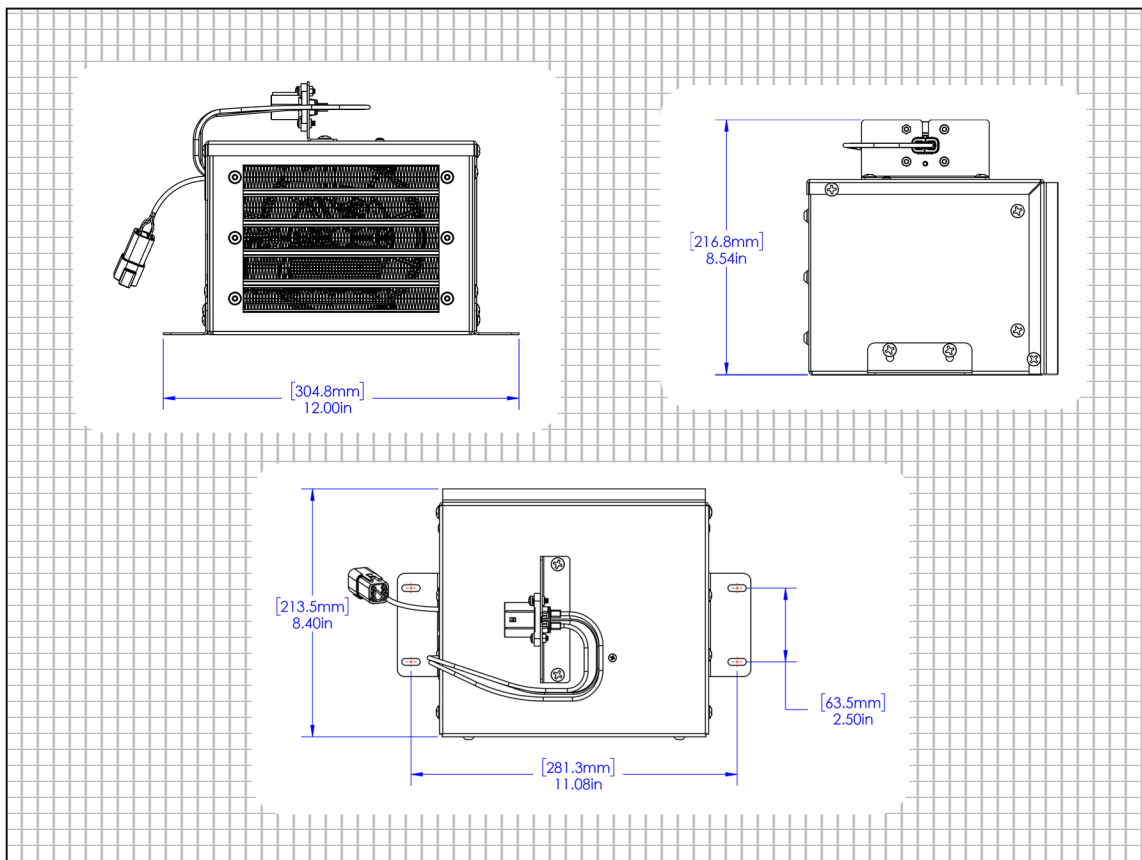

### PTC Heater Assembly

- Integrated CAN Controlled PTC Controller
- Brushless Fan

Part of the...

**BLAZE SERIES**

...of products

## 89213010 SPECIFICATIONS

**CAPACITY:** Heating 3,412 BTUH (1 kW)

**WEIGHT:** 8.96 lbs (4.1 kg)

**AIR FLOW:** 462 CFM (13.1 CMM)

**VOLTAGE RANGE:** 576 to 806 VDC

### PRODUCT DIMENSIONS

**Width:**  
12.00 in  
[304.8 mm]

**Height:**  
8.54 in  
[216.8 mm]

**Depth:**  
8.40 in  
[213.5 mm]

SCAN FOR MORE INFORMATION