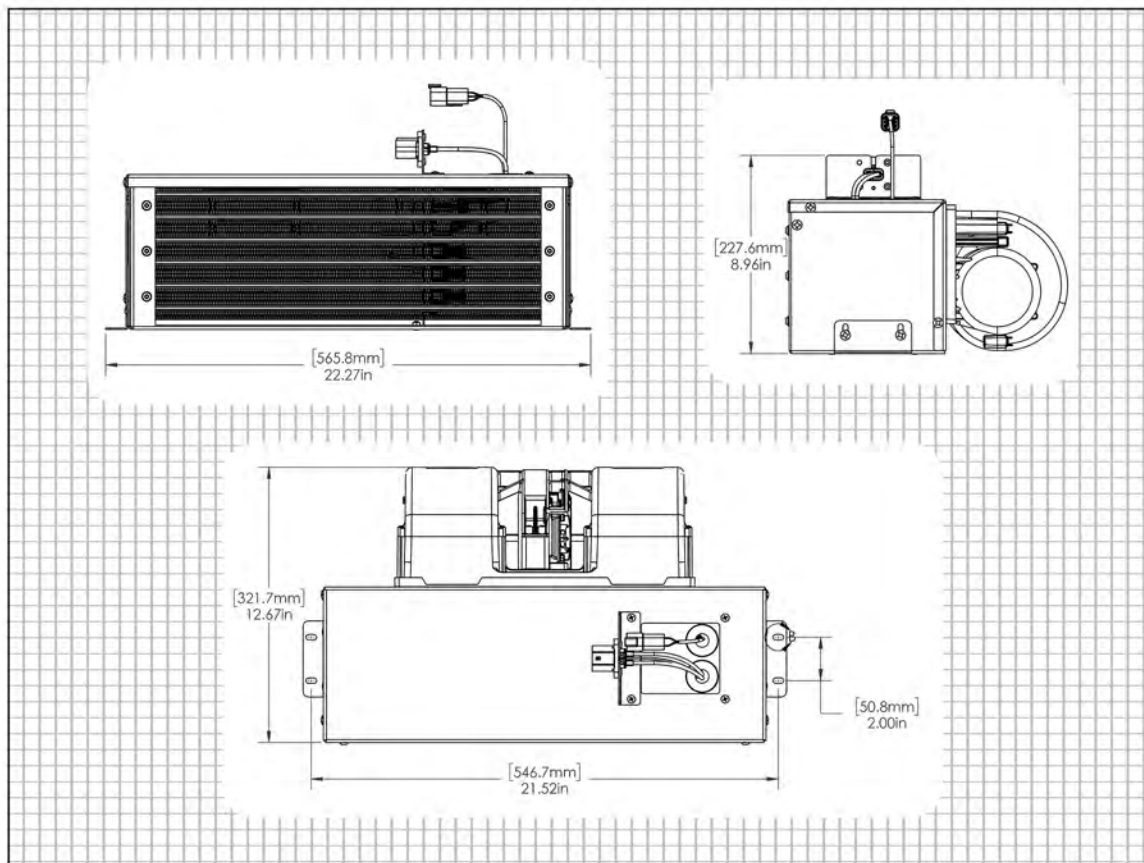

89213000

PTC Heater Assembly

- Integrated CAN Controlled PTC Controller
- Brushless Blower

Part of the...

BLAZE SERIES

...of products

89213000 SPECIFICATIONS

CAPACITY: Heating 15,354 BTUH (4.5 kW)

WEIGHT: 21.5 lbs (9.75 kg)

AIR FLOW: 721 CFM (21.45 CMM)

VOLTAGE RANGE: 576 to 806 VDC

PRODUCT DIMENSIONS

Width:
22.27 in
[565.8 mm]

Height:
8.96 in
[227.6 mm]

Depth:
12.67 in
[321.7 mm]

SCAN FOR MORE INFORMATION