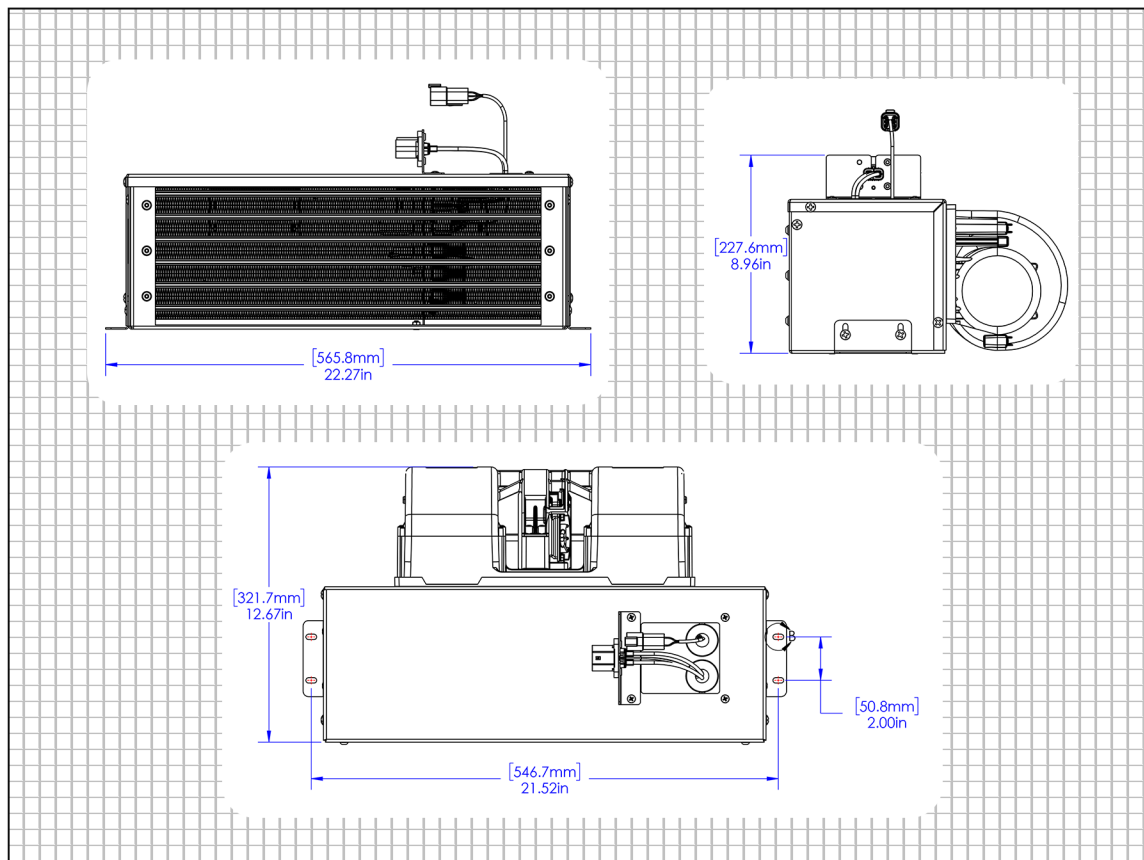

89213000

PTC Heater Assembly

- Integrated CAN Controlled PTC Controller
- Brushless Blower

Part of the...

BLAZE SERIES

...of products

89213000 SPECIFICATIONS

CAPACITY: Heating 15,354 BTUH (4.5 kW)

WEIGHT: 21.5 lbs (9.75 kg)

AIR FLOW: 721 CFM (21.45 CMM)

VOLTAGE RANGE: 576 to 806 VDC

PRODUCT DIMENSIONS

Width:
22.27 in
[565.8 mm]

Height:
8.96 in
[227.6 mm]

Depth:
12.67 in
[321.7 mm]

SCAN FOR MORE INFORMATION