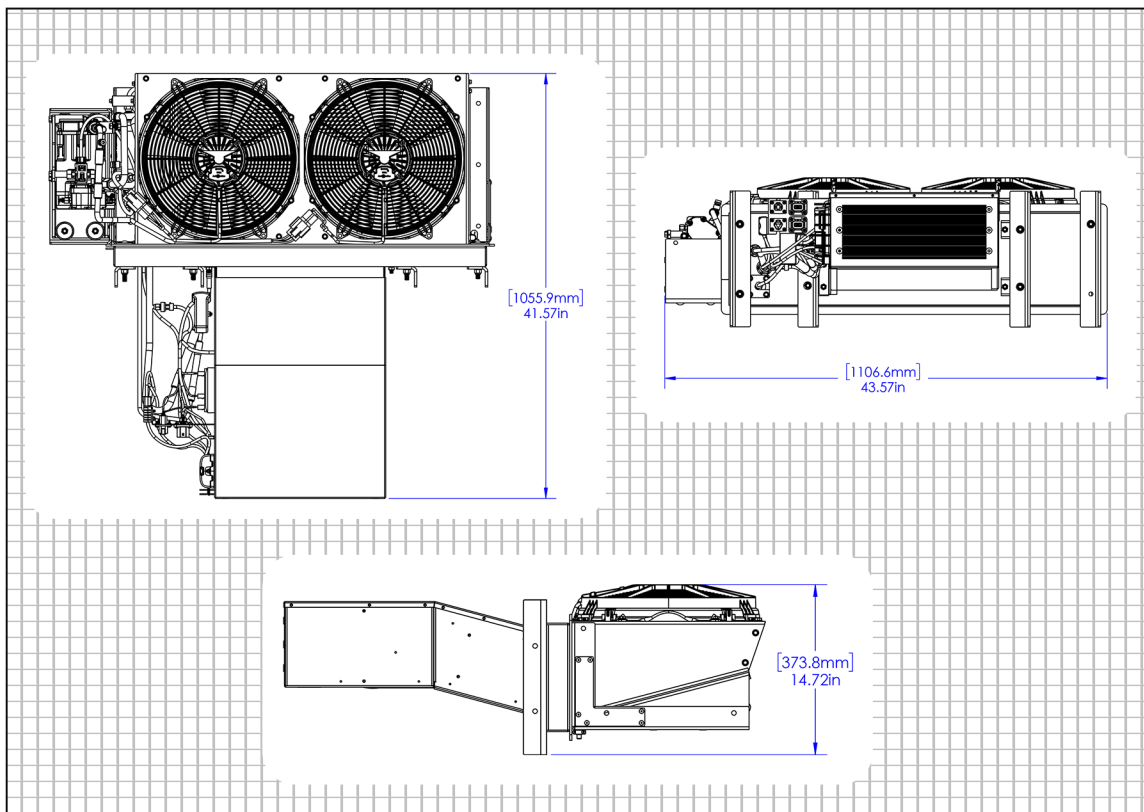

## 89173000 SPECIFICATIONS

**CAPACITY:** Heating 12,000 BTUH (5.28 kW)\*\*\*  
Cooling 18,000 BTUH (3.52 kW)\*

**WEIGHT:** 120 lbs (54.43 kg)

**AIR FLOW:** 602 CFM (17.1 CMM)\*\*

**VOLTAGE RANGE:** 576 to 806 VDC

### PRODUCT DIMENSIONS

**Width:**  
43.57 in  
[1106.6 mm]

**Height:**  
14.72 in  
[373.8 mm]

**Depth:**  
41.57 in  
[1055.9 mm]

SCAN FOR MORE INFORMATION

\* Simplicity Air Ltd follows the ARI Standard for testing at 95°F outdoor and 80°F indoor conditions with real-world compressor output, unlike all competitive product literature.  
\*\* Measured (not theoretical) output with no ducting attached.  
\*\*\* Up to 4 Additional Heaters are easily added to the system with CAN communication.