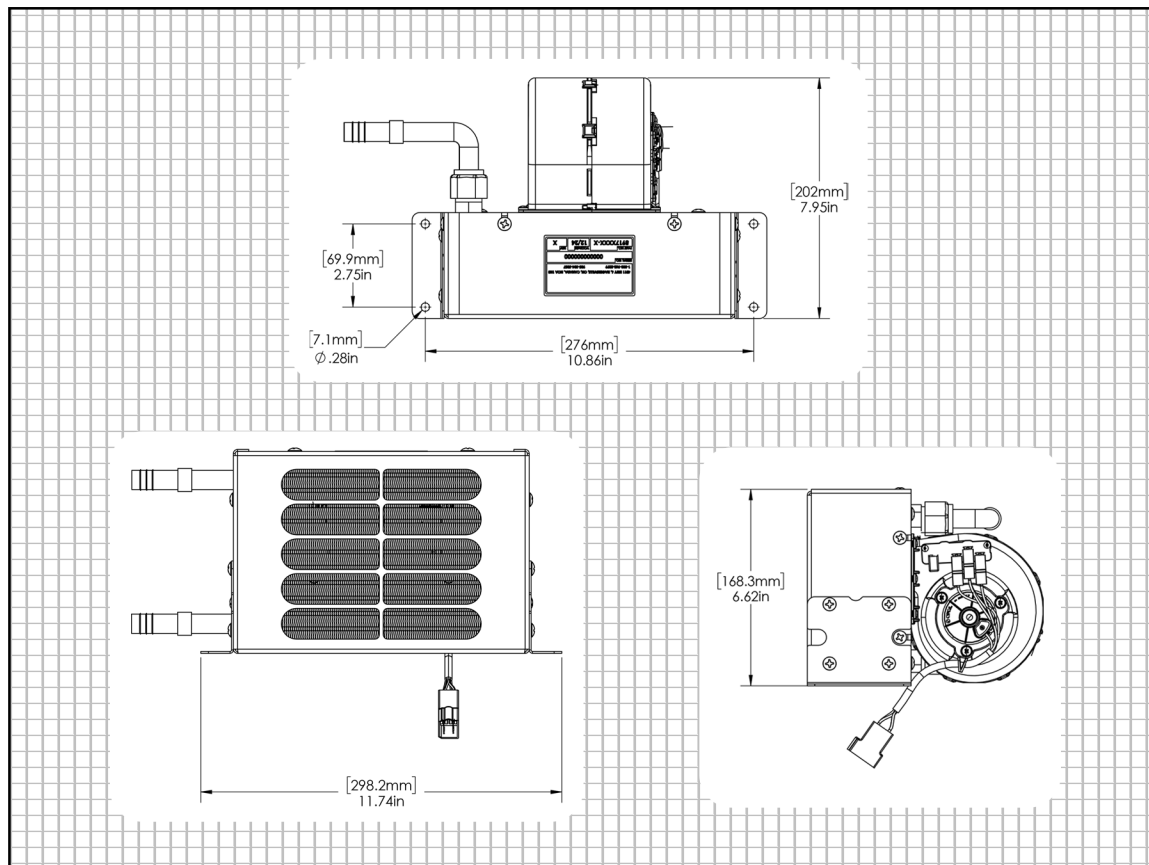

### 20K Heater Assembly

- Standard  $\frac{5}{8}$ " Hose Fittings
- Optional  $\frac{3}{4}$ " Hose Fittings
- Multi-Directional Hose Routing
- 3-Speed Blower
- Powder Coat Enclosure
- Floor or Face Mount

## 89211130 SPECIFICATIONS

**CAPACITY:** Heating 20,000 BTUH (5.86 kW)

**WEIGHT:** 7.68 lbs (3.48 kg)

**AIR FLOW:** 576 CFM (16.3 CMM)

**CURRENT DRAW:** 4.07 Amp Draw @ 13.5 VDC

### PRODUCT DIMENSIONS

**Width:**  
11.74 in  
[298.2 mm]

**Height:**  
6.62 in  
[168.3 mm]

**Depth:**  
7.95 in  
[202 mm]

SCAN FOR MORE INFORMATION