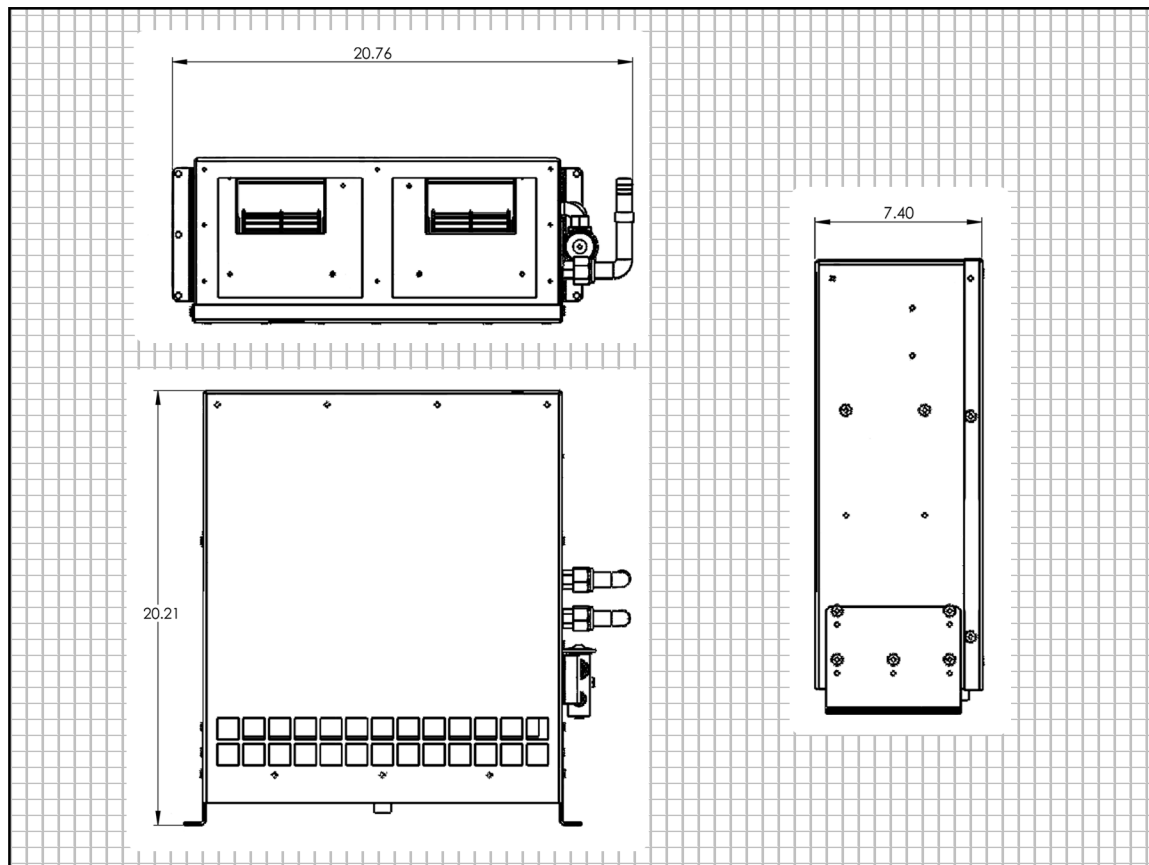

89172520

Right-hand Vertical HVAC Unit

- Large Evaporator
- Fittings at Right-hand side
- 4-Speed Blower

Part of the...

CHILL SERIES

...of products

89172520 SPECIFICATIONS

CAPACITY: Heating 35,000 BTUH (10.26 kW)
Cooling 23,000 BTUH (6.74 kW)

WEIGHT: 40 lbs (18.14 kg)

AIR FLOW: 410 CFM (11.6 CMM)

CURRENT DRAW: 14.4 Amp Draw

PRODUCT DIMENSIONS

Width:
20.76 in
[527.30 mm]

Height:
20.21 in
[513.44 mm]

Depth:
7.40 in
[187.96 mm]

SCAN FOR MORE
INFORMATION