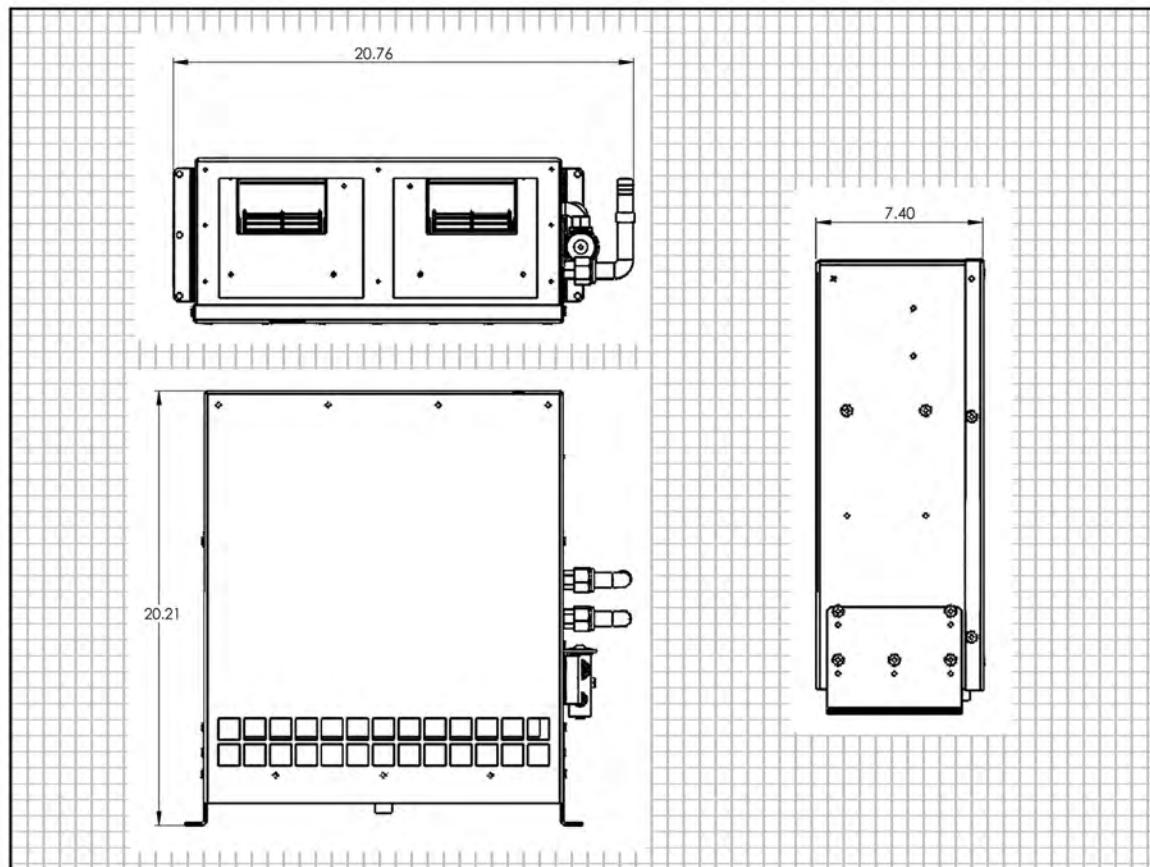

89172520

Right-hand Vertical HVAC Unit

- Large Evaporator
- Fittings at Right-hand side
- 4-Speed Blower

Part of the...

CHILL SERIES

...of products

89172520 SPECIFICATIONS

CAPACITY: Heating 35,000 BTUH (10.26 kW)
Cooling 23,000 BTUH (6.74 kW)

WEIGHT: 40 lbs (18.14 kg)

AIR FLOW: 410 CFM (11.6 CMM)

CURRENT DRAW: 14.4 Amp Draw

PRODUCT DIMENSIONS

Width:
20.76 in
[527.30 mm]

Height:
20.21 in
[513.44 mm]

Depth:
7.40 in
[187.96 mm]

SCAN FOR MORE
INFORMATION